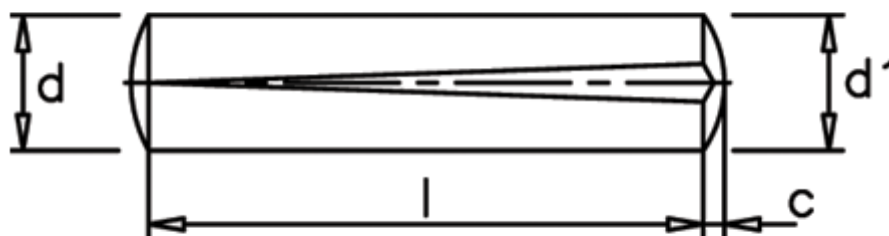

Data Sheet

Article number: 08013106

Description: KLEE Slotted pin S1 3x8
Steel

Measures

c = 0,45

d = 3.0

d1 = 3.25

Length = 8